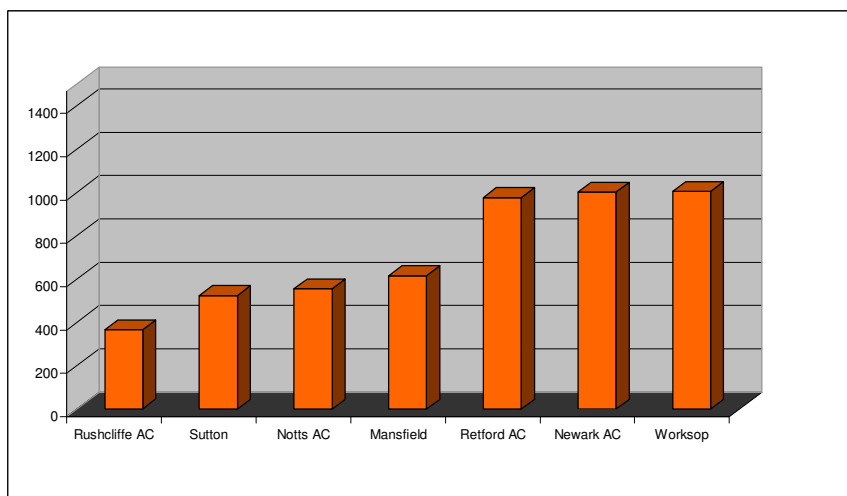

Notts Mini League Cross Country

King George V Playing Field Permit No MCAA-054-2017

Sunday, 12-November-17

index of pages

1. 1 Front Page showing overall Scores and dates
2. 2 U11 Girls results
3. 3 U11 Boys Results
4. 4 U13 Girls results
5. 5 U13 Boys Results
6. 6 U15 Girls results
7. 7 U15 Boys Results
8. 8 Tables showing the overall years scores for clubs and Age groups
9. 9 List of the Helpers

Overall Results after match 3

	Club	Points
1st	Rushcliffe AC	366
2nd	Sutton Harriers	525
3rd	Notts AC	556
4th	Mansfield Harrier	617
5th	Retford AC	978
6th	Newark AC	1002
7th	Worksop Harriers	1006

Results this Match

	Club	Points
1st	Rushcliffe AC	123
2nd	Sutton Harriers	174
3rd	Notts AC	188
4th	Mansfield Harriers	197
5th	Worksop Harriers	337
6th	Retford AC	338
7th	Newark AC	347

Number of Athletes competing 189

Overall results Graph

remember the winning team is the one with the lowest points.

Details of the Events 2017 -2018

1	Sunday 17 September 2017	Notts Mini League Cross Country 1	Kings Park	Retford (11am)
2	Sunday 15 October 2017	Notts Mini League Cross Country 2	Grove Road (Balderton)	Newark (11am)
3	Sunday 12 November 2017	Notts Mini League Cross Country 3	King George V Playing Field	Mansfield (1.30pm)
4	Sunday 17 December 2017	Notts Mini League Cross Country 4	Worksop College	Worksop (11am)
5	Sunday 25 February 2018	Notts Mini League Cross Country 5	Rushcliffe Country Park	Rushcliffe (11am)